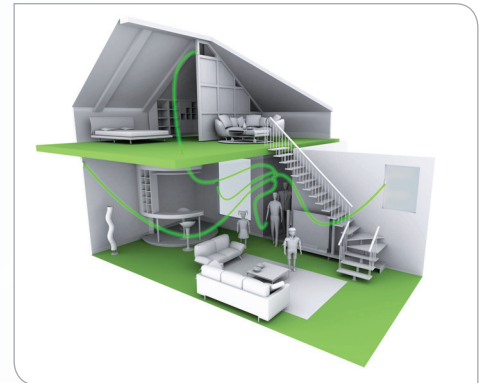

Premier Elite Wireless Sounders **Texecom**

Only compatible with: Premier Elite Panel V2.11 Firmware or above, Premier Elite 8XP-W & 32XP-W V2.0 or above

Ricochet® enabled wireless external sounders

Designed to surpass expectations, the Premier Elite Odyssey wireless external sounders offer new levels of wireless protection. Combining Texecom's widely acclaimed Odyssey design with *Ricochet®* mesh technology, the most popular external sounders on the market are now available in wireless form.

- 105dB(A) Piezo Sounder
- High Brightness LED Strobe
- Selectable Comfort LEDs
- IP65 Sealed Electronics
- Wall and Lid Tamper
- 2 to 5 Year Battery Life
- Features *Ricochet* Mesh Technology
- Powered by 8 x AA Lithium Batteries (included)
- PD6662: 2010, EN50131-4, EN50131-5-3 Grade 2, Class IV

The Premier Elite Odyssey-W products are available as backplates only, with covers available separately. Premier Elite Odyssey covers are interchangeable between wired and wireless versions, allowing the same company screen print to be used across a range of applications.