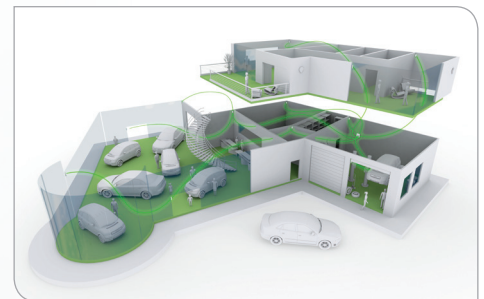

Premier Elite Wireless Sounders **Texecom**

Only compatible with: Premier Elite Panel V2.11 Firmware or above, Premier Elite 8XP-W & 32XP-W V2.0 or above

Ricochet® enabled wireless external sounders

Designed to surpass expectations, the Premier Elite Odyssey wireless external sounders offer new levels of wireless protection. Combining Texecom's widely acclaimed Odyssey design with *Ricochet®* mesh technology, the most popular external sounders on the market are now available in wireless form.

- 105dB(A) Piezo Sounder
- High Brightness LED Strobe
- Selectable Comfort LEDs
- IP65 Sealed Electronics
- Wall and Lid Tamper
- 2 to 5 Year Battery Life
- Features *Ricochet* Mesh Technology
- Powered by 8 x AA Lithium Batteries (included)
- PD6662: 2010, EN50131-4, EN50131-5-3 Grade 2, Class IV

The Premier Elite Odyssey-W products are available as backplates only, with covers available separately. Premier Elite Odyssey covers are interchangeable between wired and wireless versions, allowing the same company screen print to be used across a range of applications.